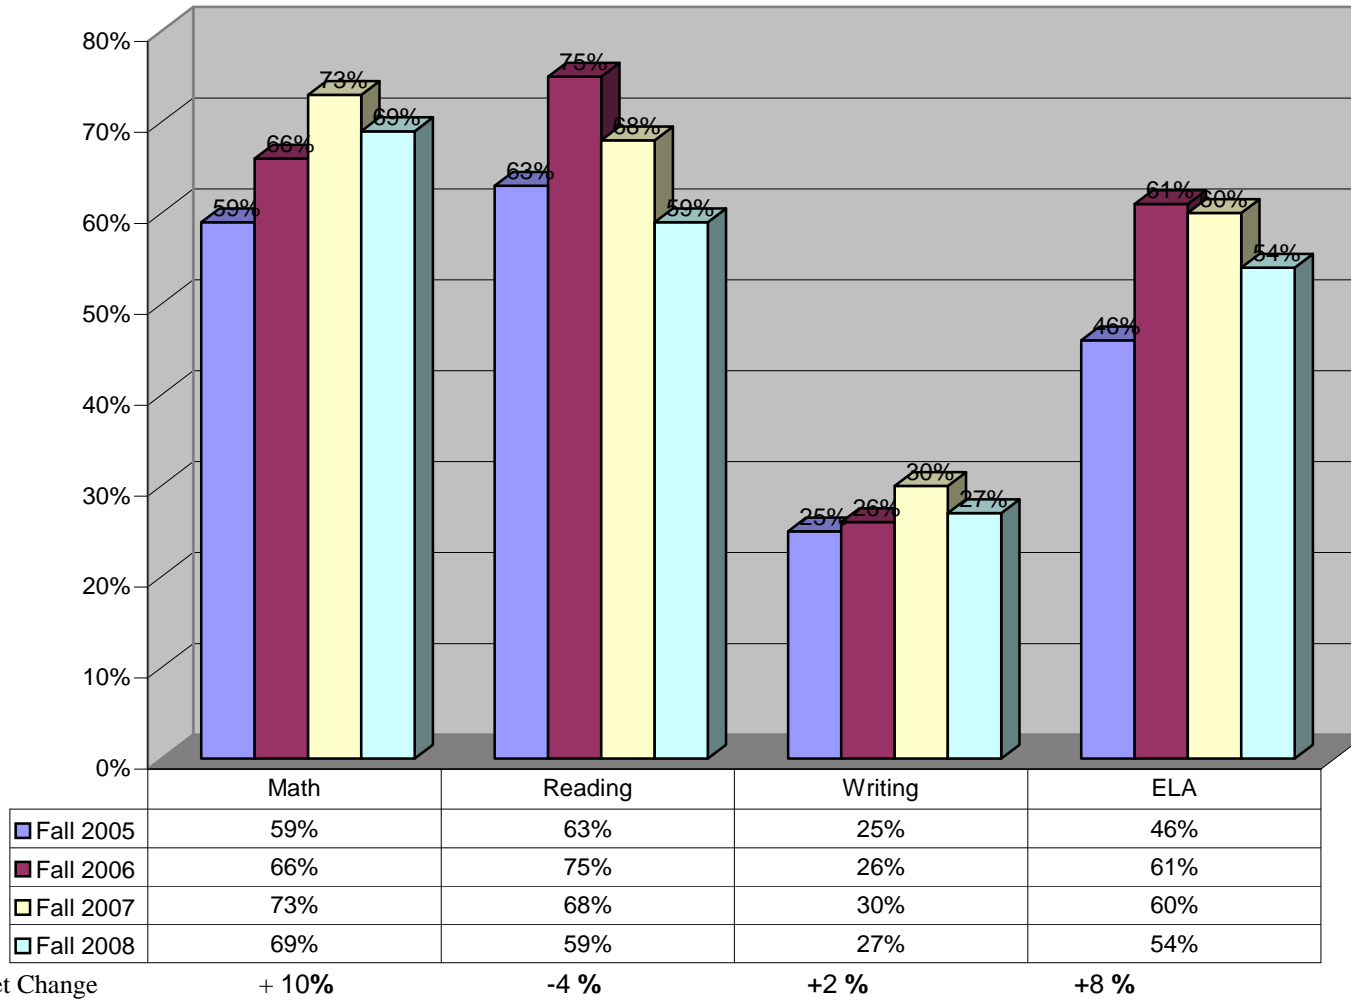

Bradford Academy MEAP Comparison Scores for Grade 3

- Fall 2005
- Fall 2006
- Fall 2007
- Fall 2008

Bradford Academy MEAP Comparison Scores for Grade 4

■	Fall 2005
■	Fall 2006
■	Fall 2007
■	Fall 2008

Net change **+22 %** **- 7 %** **-8 %** **+2 %**

- ◆ Fall 2005
- Fall 2006
- ▲ Fall 2007
- × Fall 2008

	1	2	3	4
◆ Fall 2005	59%	63%	25%	46%
■ Fall 2006	66%	75%	26%	61%
▲ Fall 2007	73%	68%	30%	60%
× Fall 2008	69%	59%	27%	54%

Net Change + 10% -4 % +2 % +8 %