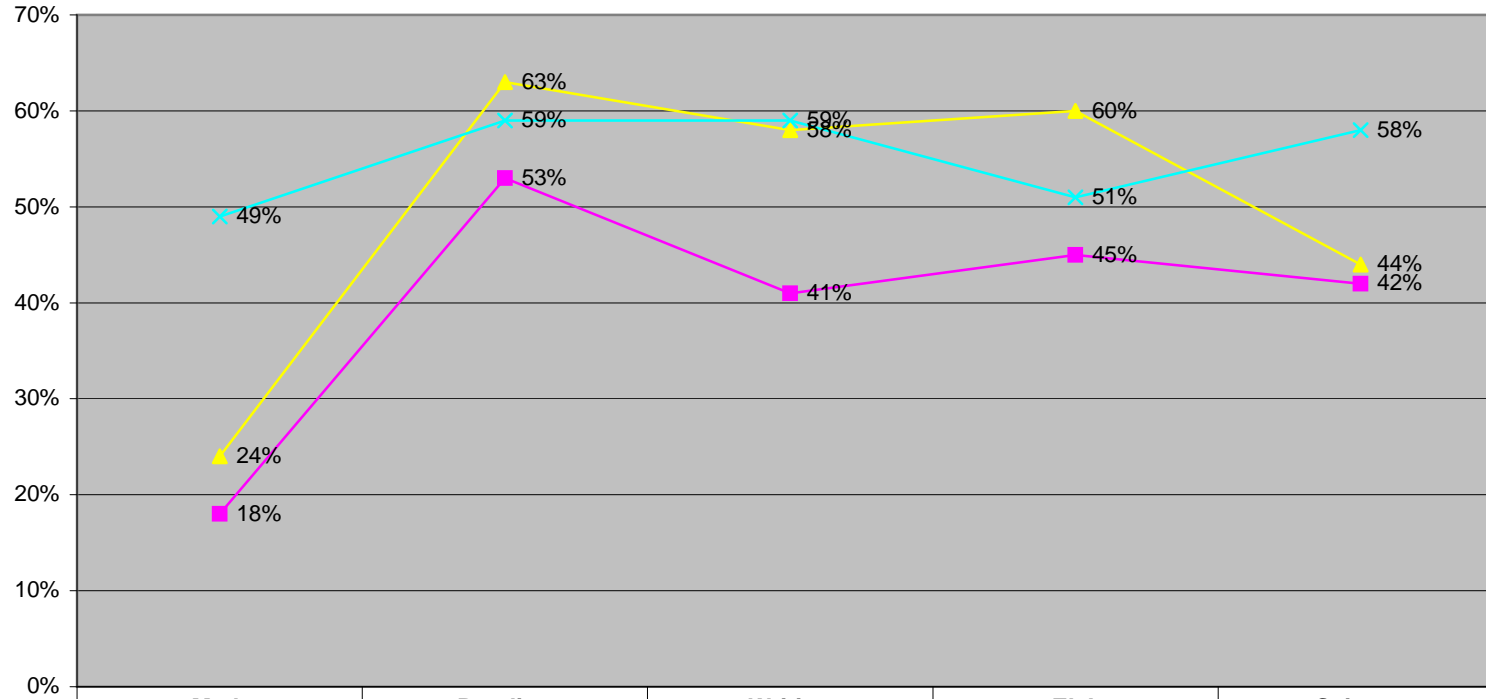

Bradford Academy MEAP Scores for Grade 8

	Math	Reading	Writing	ELA	Science
◆ Fall 2005					
■ Fall 2006	18%	53%	41%	45%	42%
▲ Fall 2007	24%	63%	58%	60%	44%
✕ Fall 2008	49%	59%	59%	51%	58%

Net Change   + 41 %   + 6 %   +18 %   +6 %   +16 %