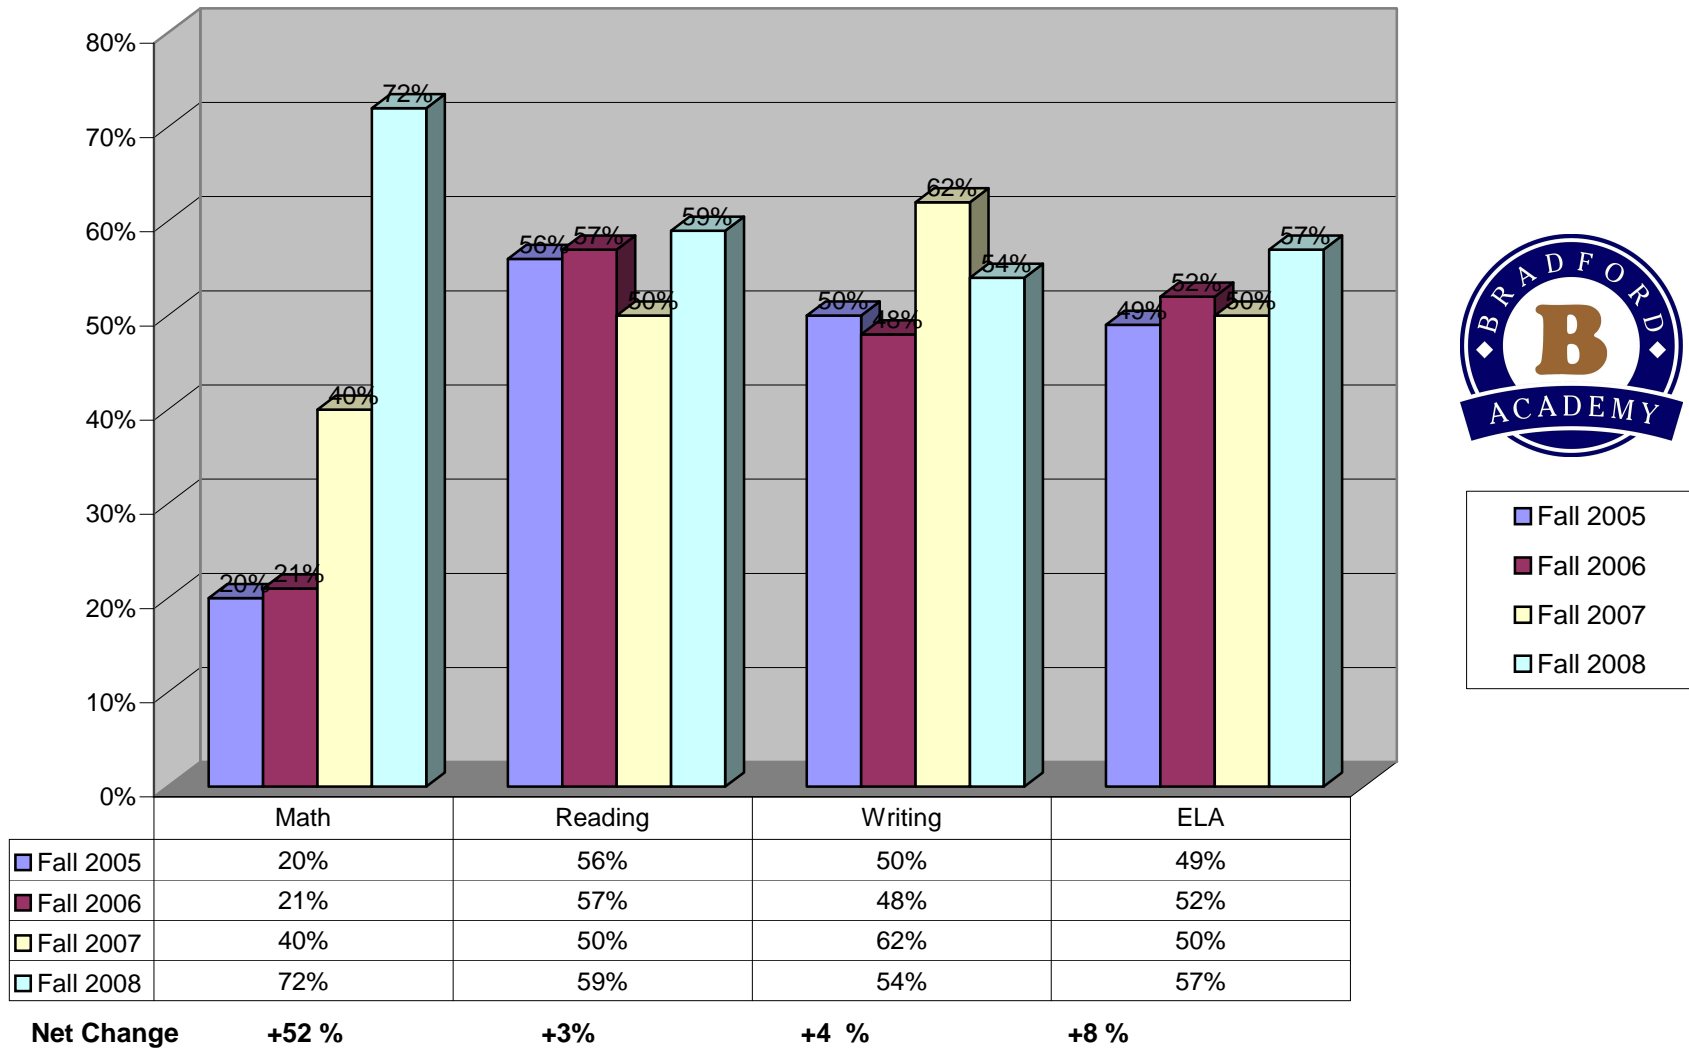

Bradford Academy MEAP Comparison Scores for Grade 7