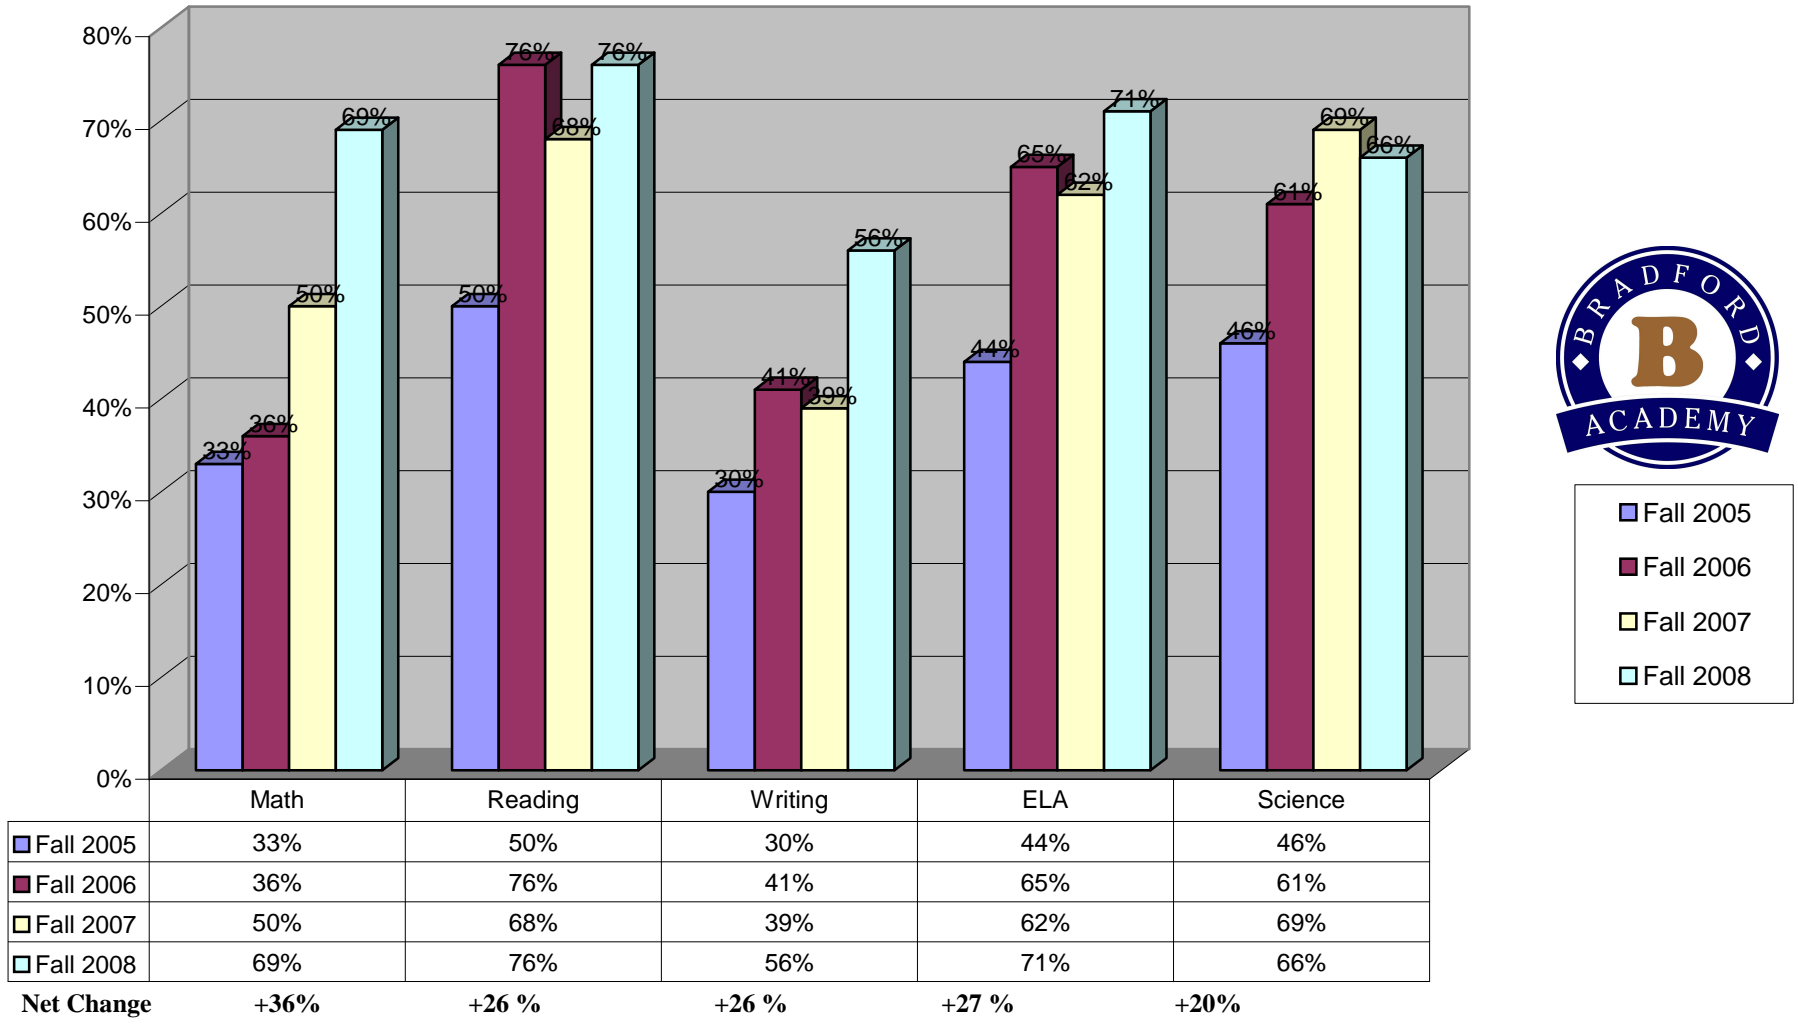

Bradford Academy MEAP Comparison Scores for Grade 5