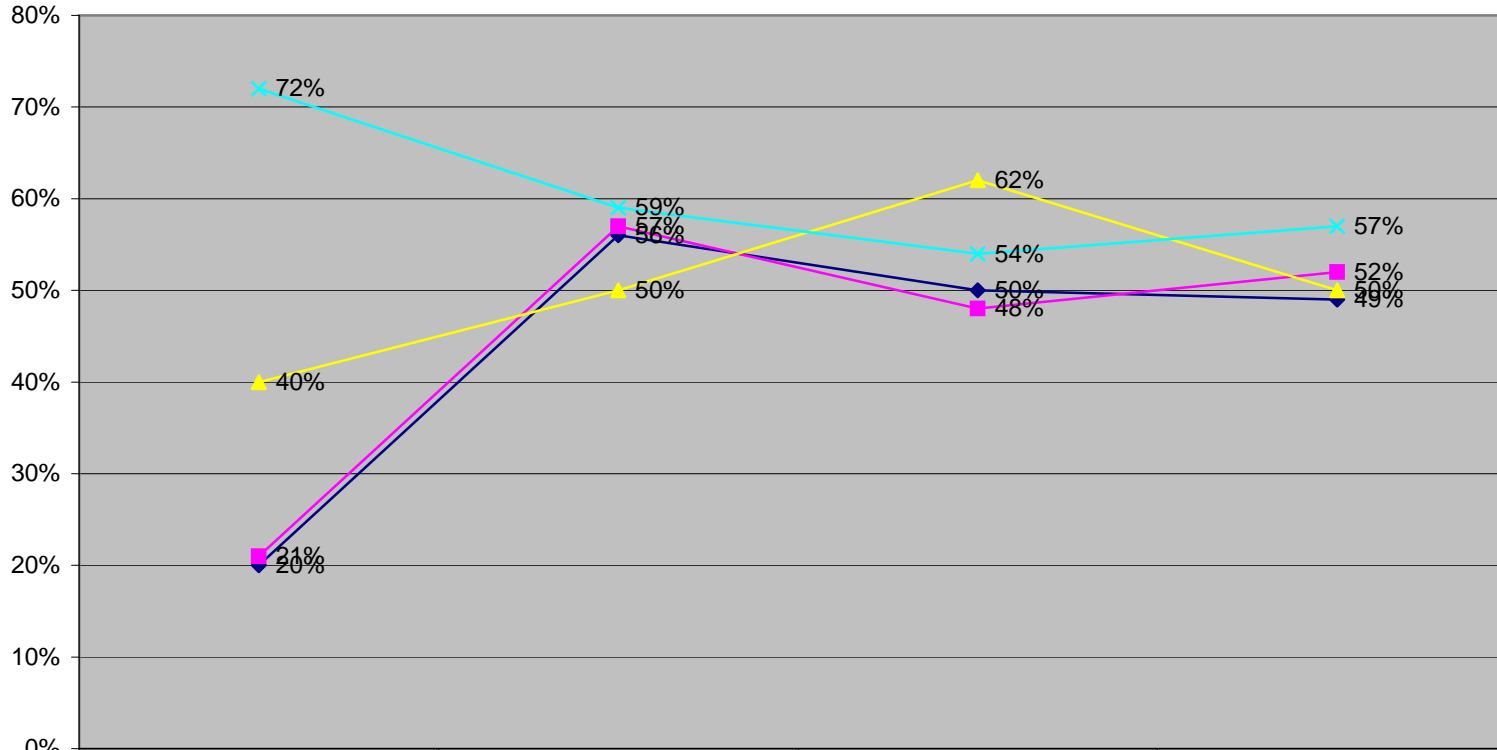

Bradford Academy MEAP Comparison Scores for Grade 7

	Math	Reading	Writing	ELA
◆ Fall 2005	20%	56%	50%	49%
■ Fall 2006	21%	57%	48%	52%
▲ Fall 2007	40%	50%	62%	50%
✕ Fall 2008	72%	59%	54%	57%

Net Change   +52 %   +3%   +4 %   +8 %