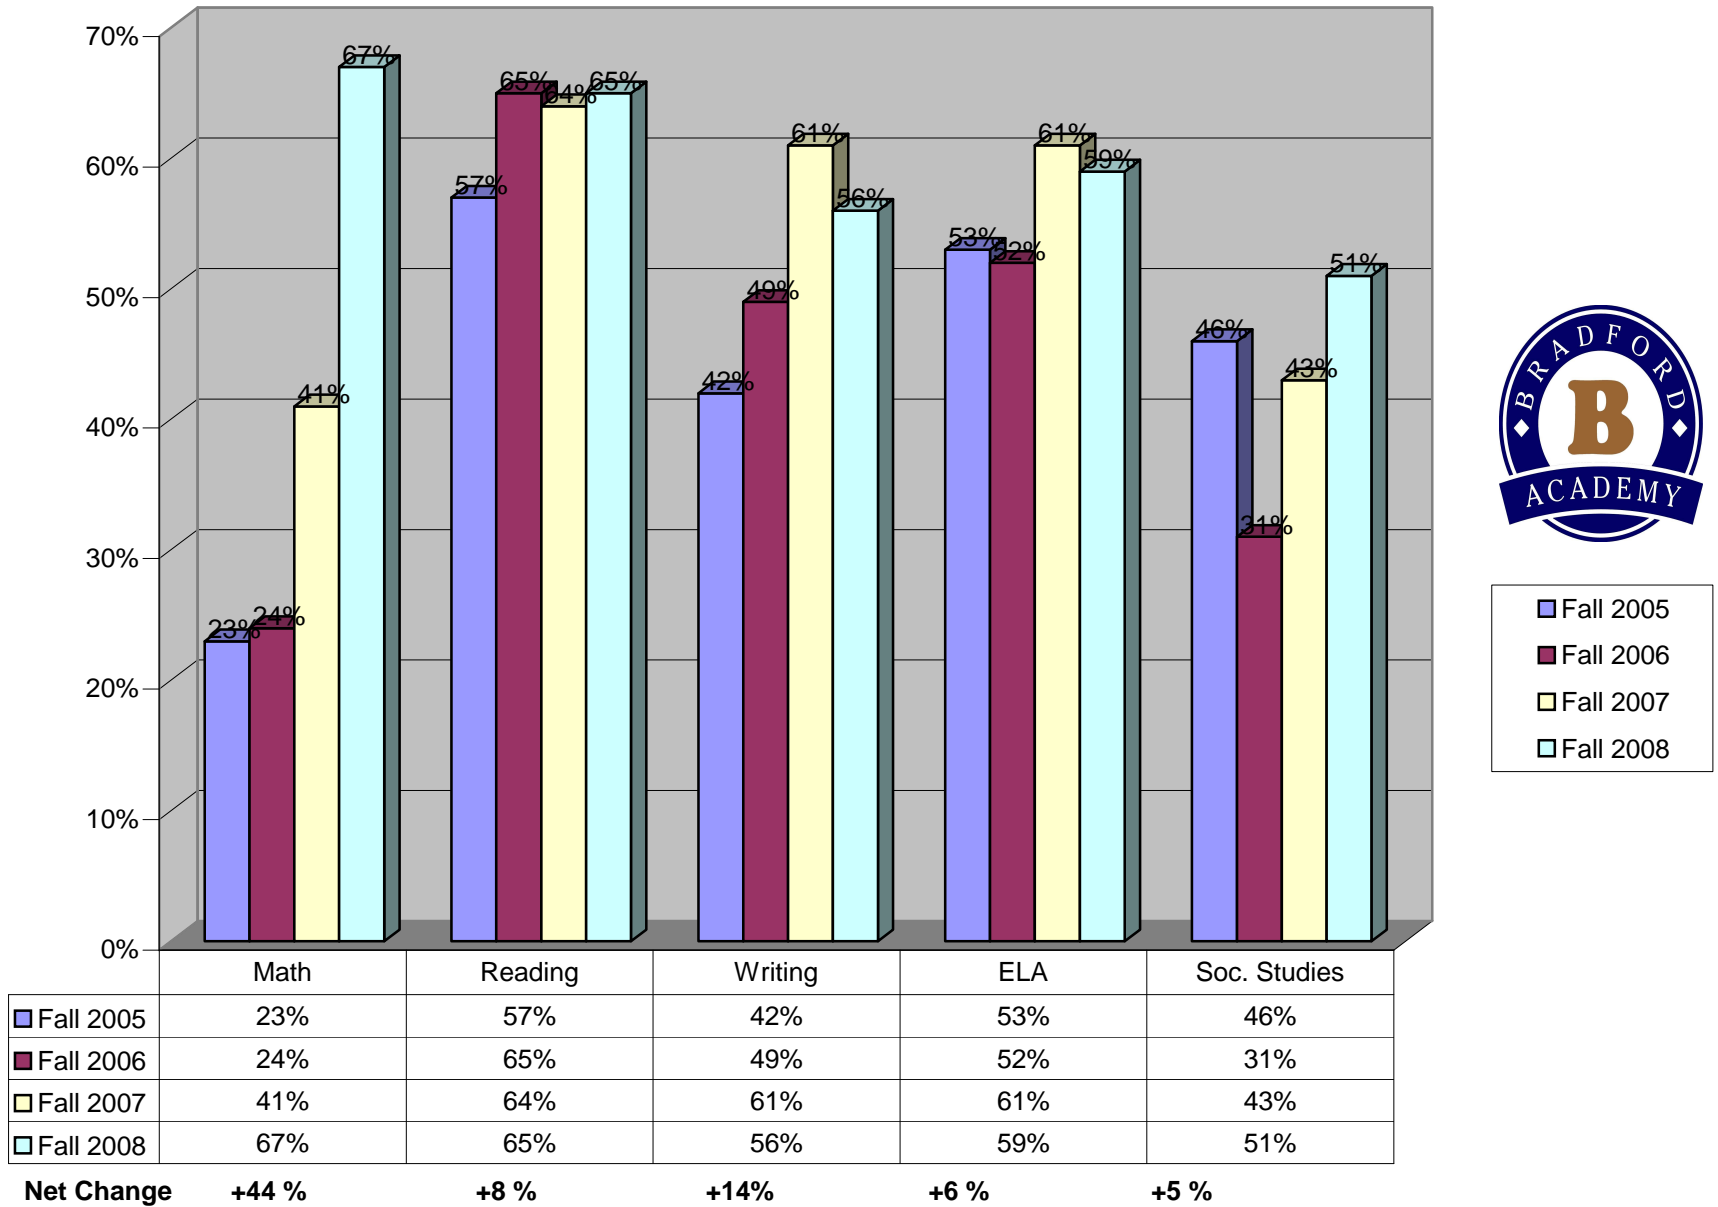

Bradford Academy MEAP Comparison Scores for Grade 6