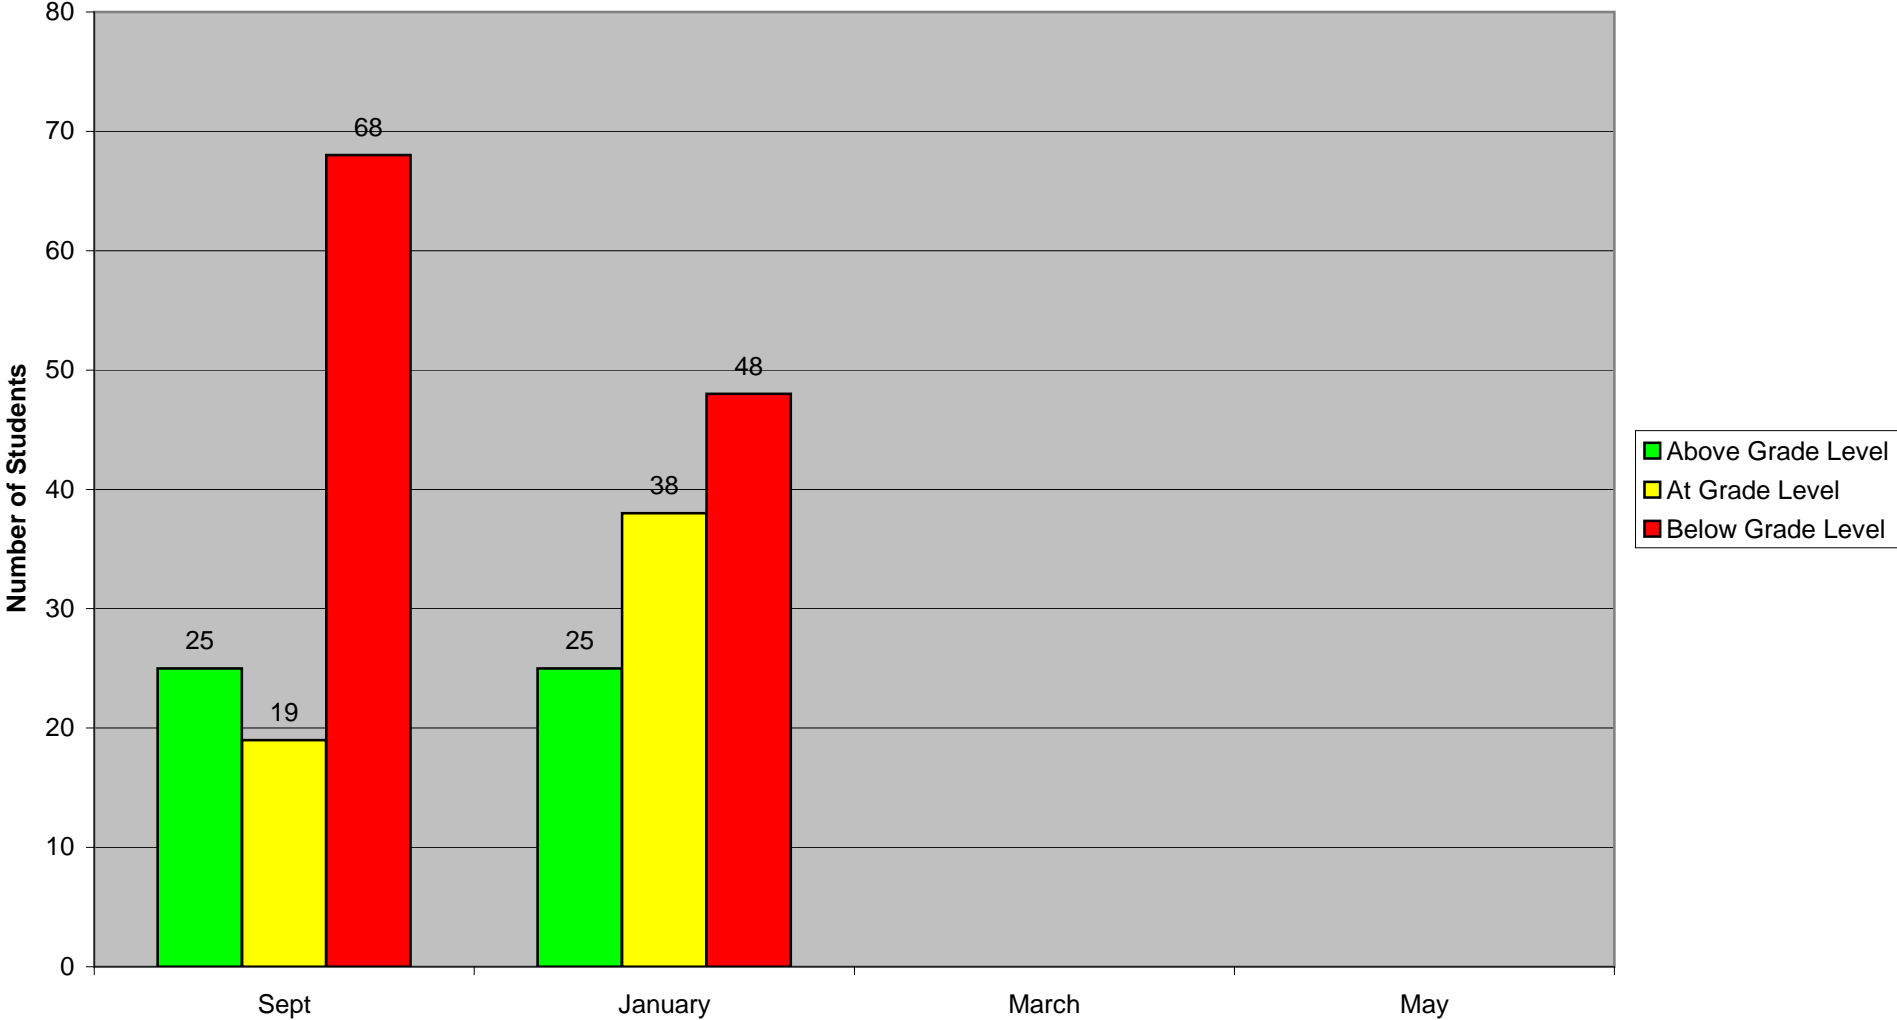

Kindergarten DRA Levels

Grade 1 DRA Levels

Grade 2 DRA Levels

K-2 Division Level DRA Scores

Kindergarten	Sept	January	March	May
Above Grade Level		22	29	
At Grade Level		25	47	
Below Grade Level		53	22	

1st Grade	Sept	January	March	May
Above Grade Level		25	25	
At Grade Level		19	38	
Below Grade Level		68	48	

2nd Grade	Sept	January	March	May
Above Grade Level		20	36	
At Grade Level		21	20	
Below Grade Level		50	41	

Entire Division	Sept	January	March	May
Above Grade Level		67	90	
At Grade Level		65	105	
Below Grade Level		171	111	