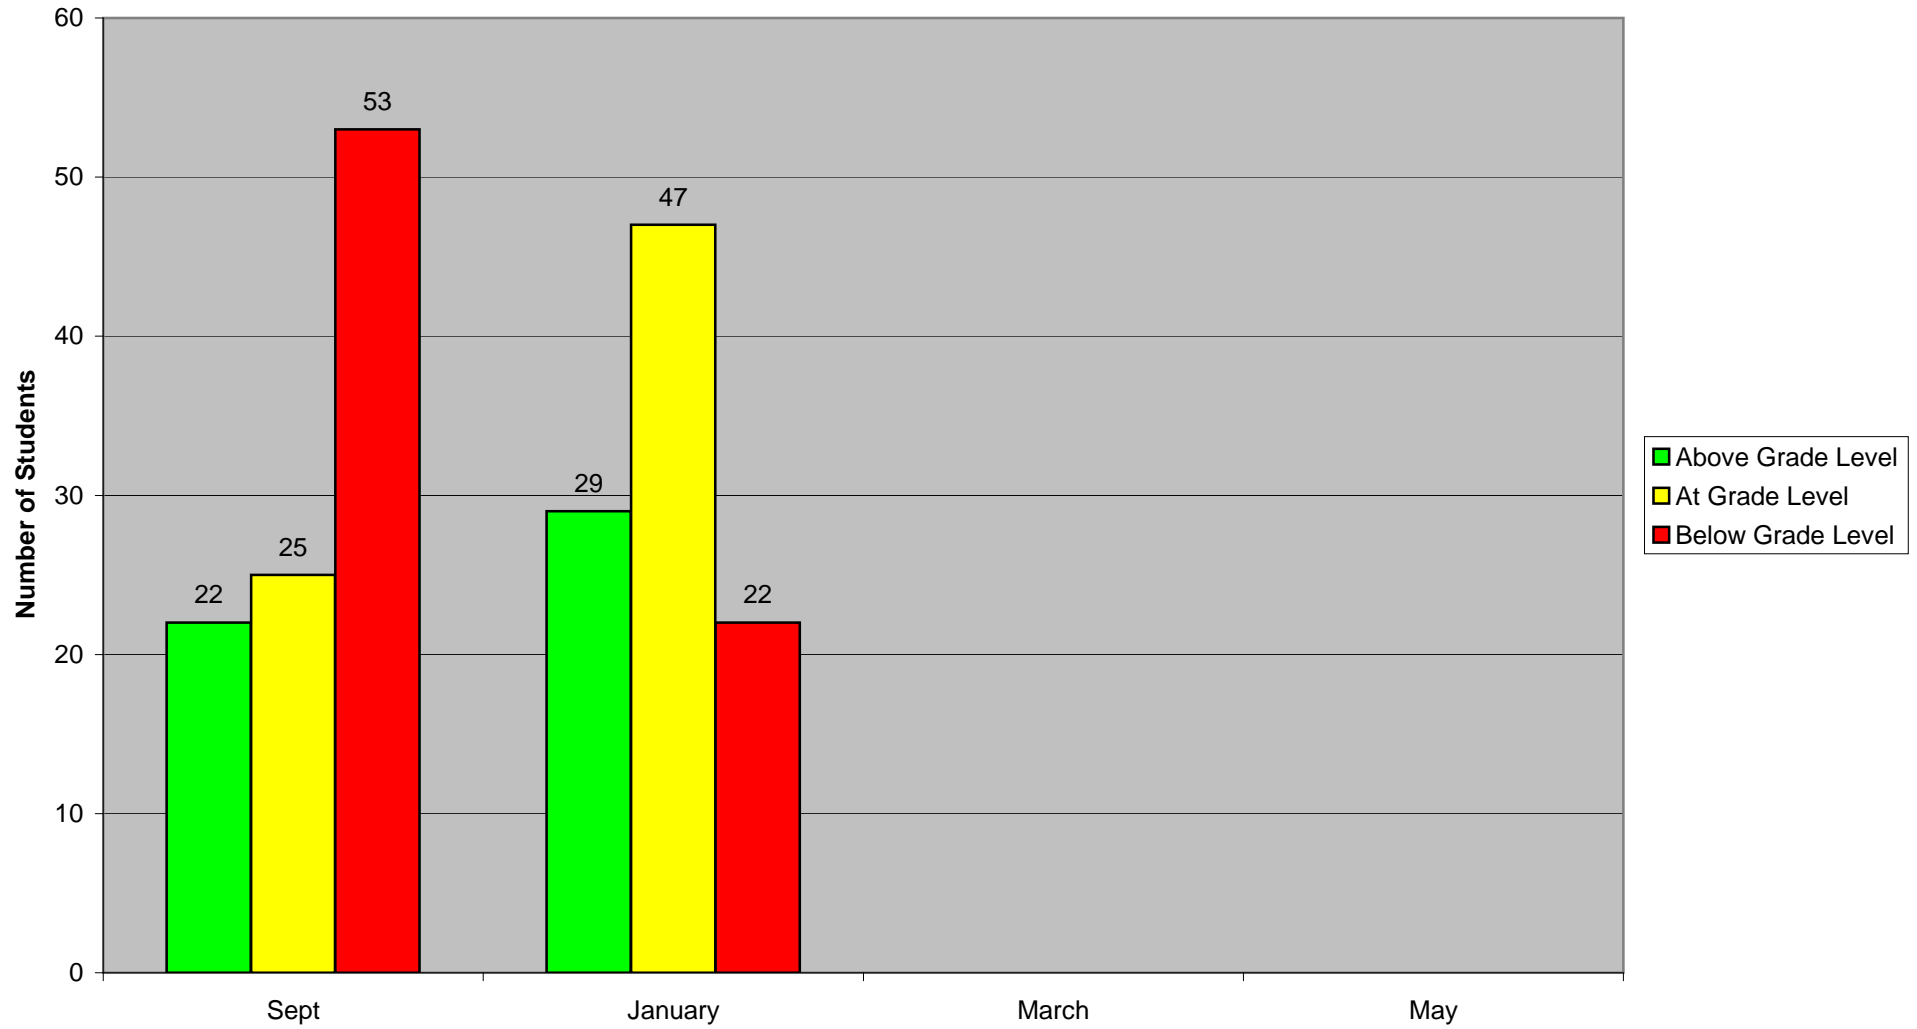

Kindergarten DRA Levels

Grade 1 DRA Levels

Grade 2 DRA Levels

K-2 Division Level DRA Scores

Kindergarten	Sept	January	March	May
Above Grade Level		22	29	
At Grade Level		25	47	
Below Grade Level		53	22	

1st Grade	Sept	January	March	May
Above Grade Level		25	25	
At Grade Level		19	38	
Below Grade Level		68	48	

2nd Grade	Sept	January	March	May
Above Grade Level		20	36	
At Grade Level		21	20	
Below Grade Level		50	41	

Entire Division	Sept	January	March	May
Above Grade Level		67	90	
At Grade Level		65	105	
Below Grade Level		171	111	