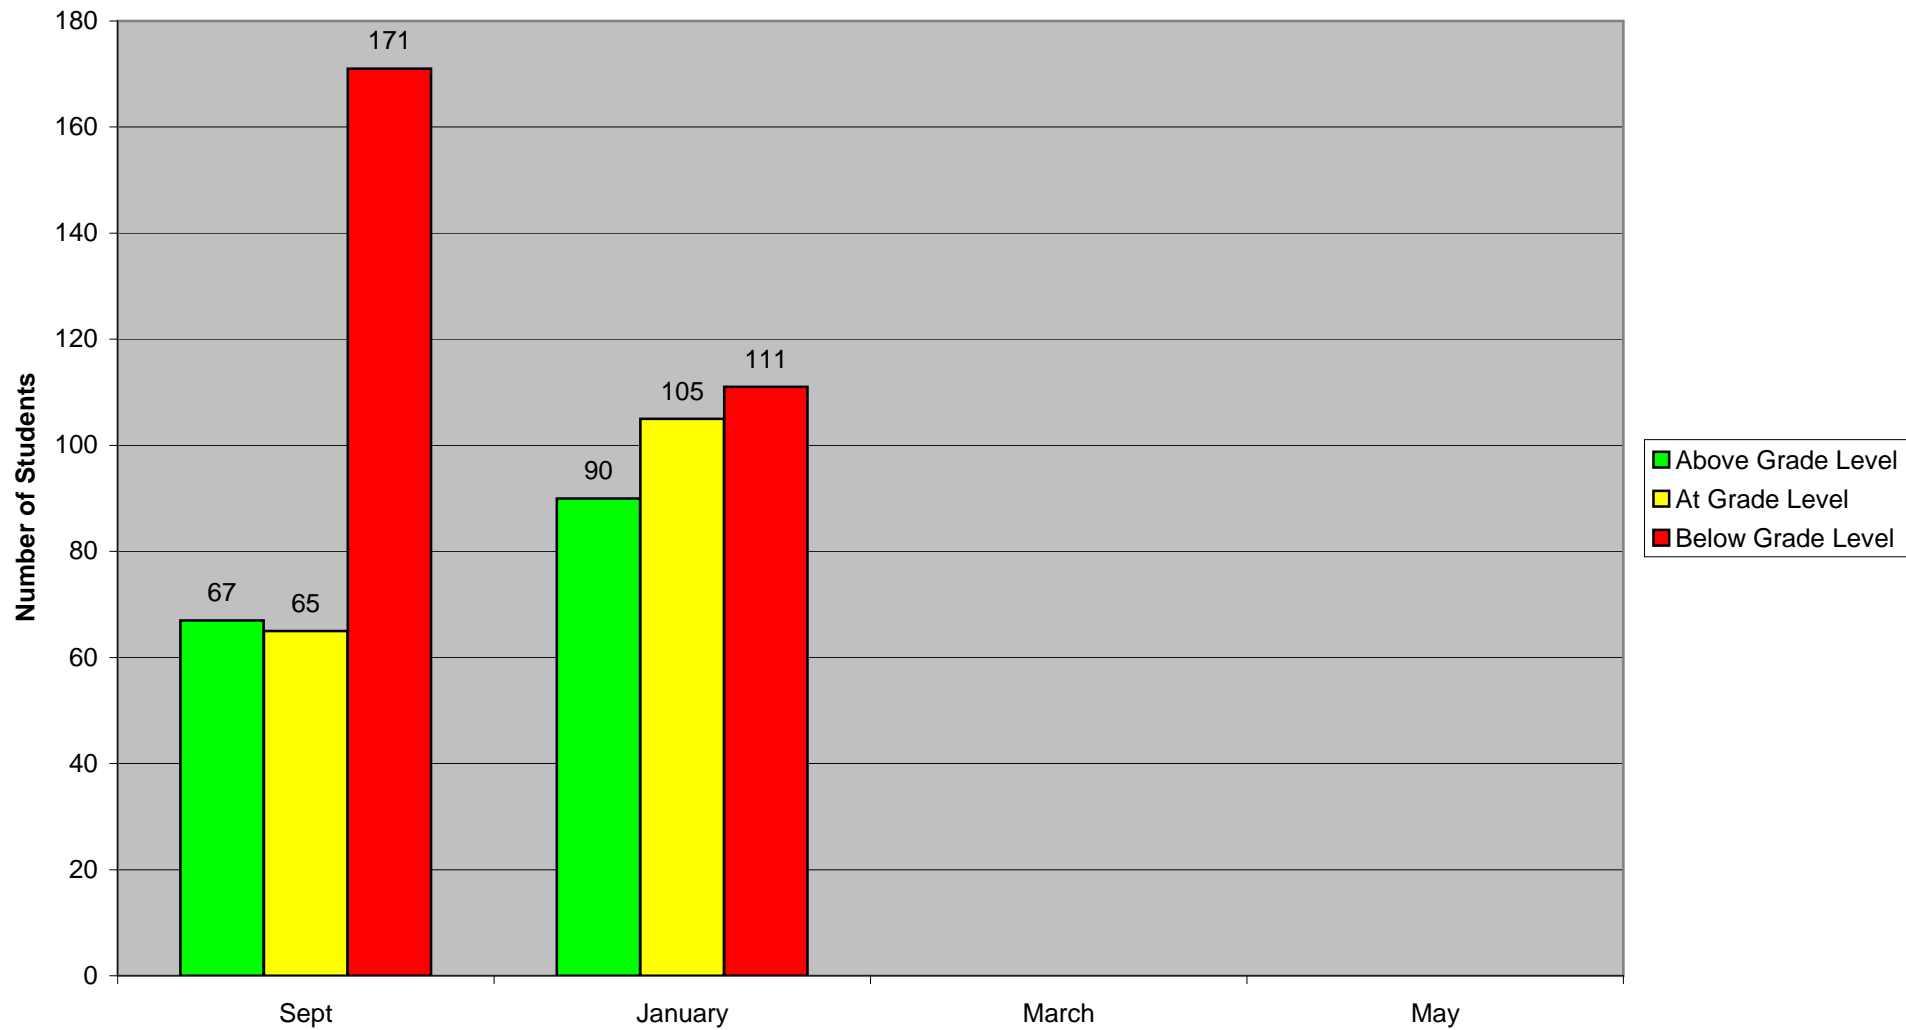

Kindergarten DRA Levels

Grade 1 DRA Levels

Grade 2 DRA Levels

K-2 Division Level DRA Scores

Kindergarten	Sept	January	March	May
Above Grade Level		22	29	
At Grade Level		25	47	
Below Grade Level		53	22	

1st Grade	Sept	January	March	May
Above Grade Level		25	25	
At Grade Level		19	38	
Below Grade Level		68	48	

2nd Grade	Sept	January	March	May
Above Grade Level		20	36	
At Grade Level		21	20	
Below Grade Level		50	41	

Entire Division	Sept	January	March	May
Above Grade Level		67	90	
At Grade Level		65	105	
Below Grade Level		171	111	