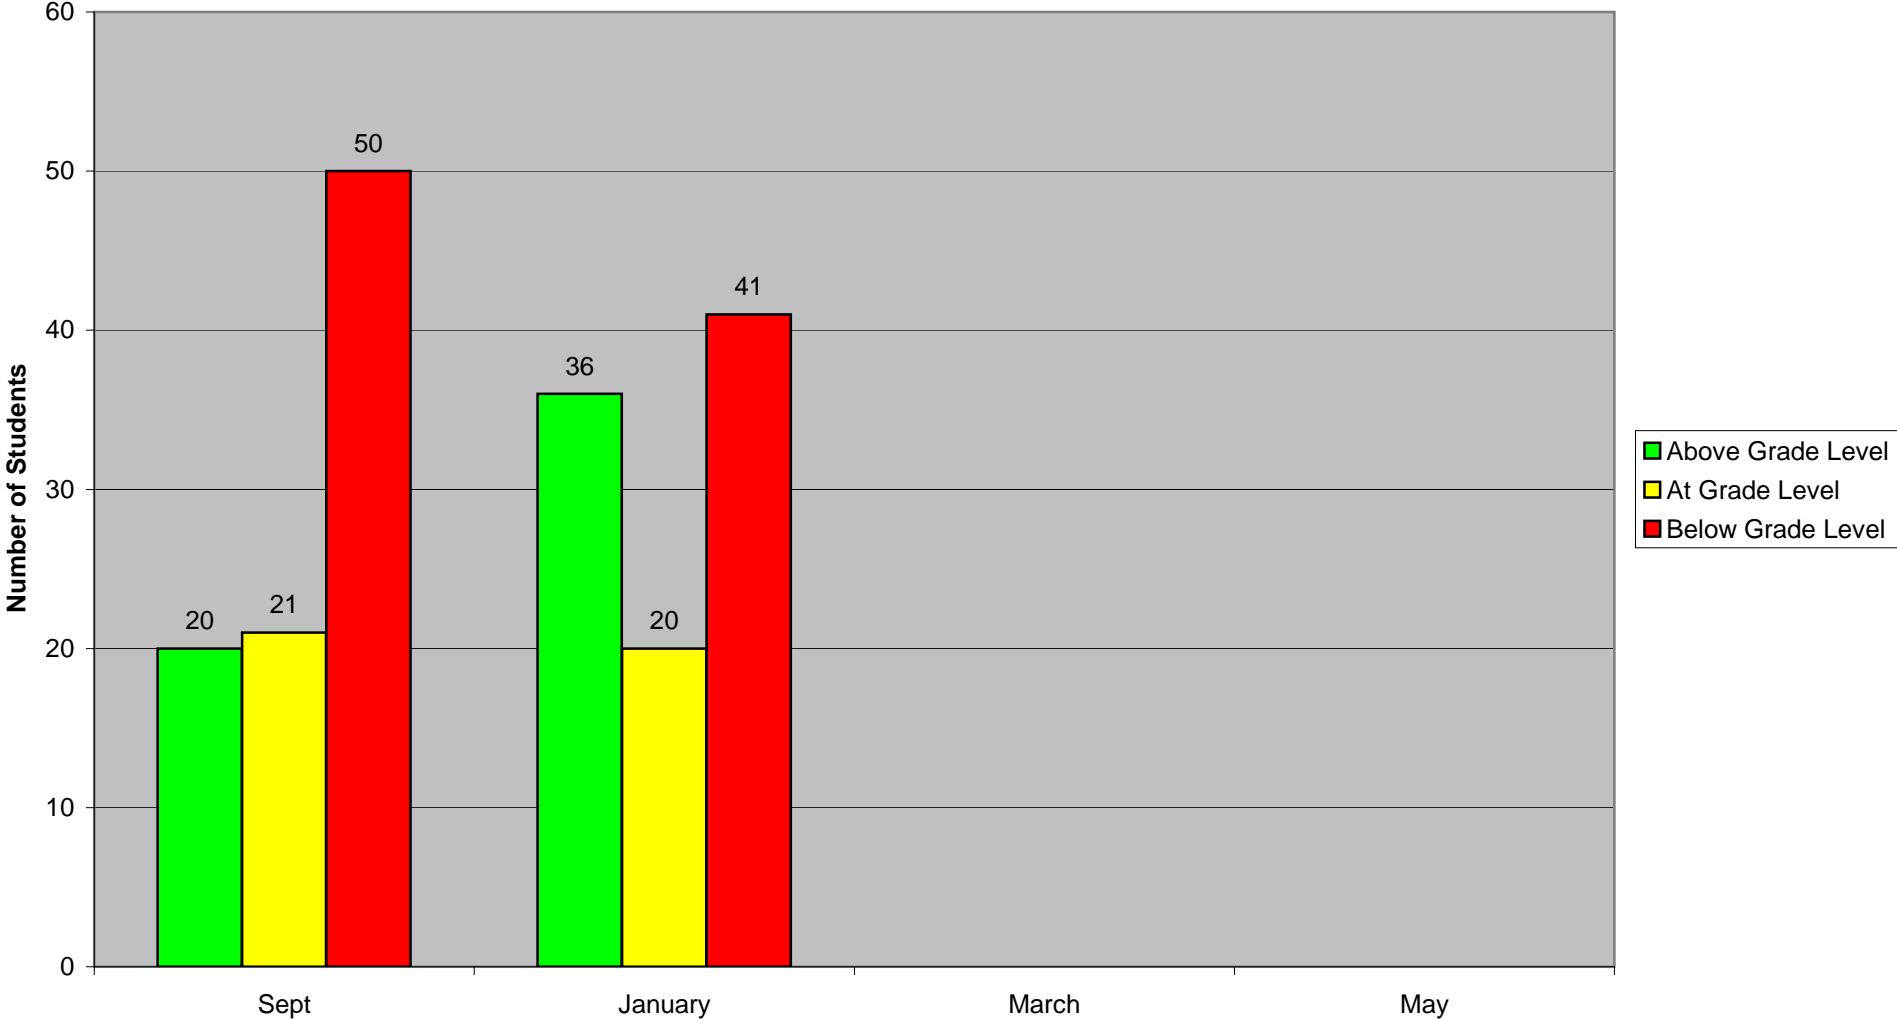

Kindergarten DRA Levels

Grade 1 DRA Levels

Grade 2 DRA Levels

K-2 Division Level DRA Scores

Kindergarten	Sept	January	March	May
Above Grade Level		22	29	
At Grade Level		25	47	
Below Grade Level		53	22	

1st Grade	Sept	January	March	May
Above Grade Level		25	25	
At Grade Level		19	38	
Below Grade Level		68	48	

2nd Grade	Sept	January	March	May
Above Grade Level		20	36	
At Grade Level		21	20	
Below Grade Level		50	41	

Entire Division	Sept	January	March	May
Above Grade Level		67	90	
At Grade Level		65	105	
Below Grade Level		171	111	